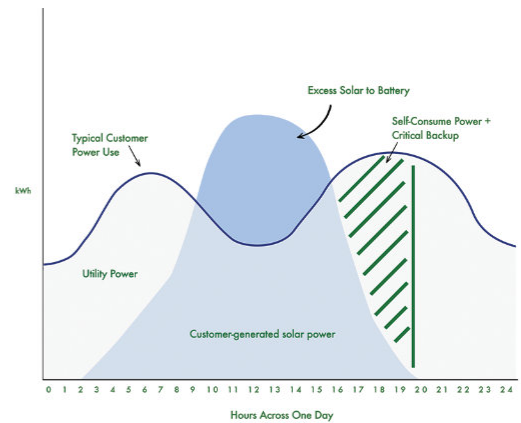

Whole House Solar & Battery

- ☑ System runs & backs up the entire house 24/7
- ☑ Power during and after power outages
- ☑ Utility connection remains, only as a last resort
- ☑ Integration with backup generator available to provide additional protection against surges and black outs