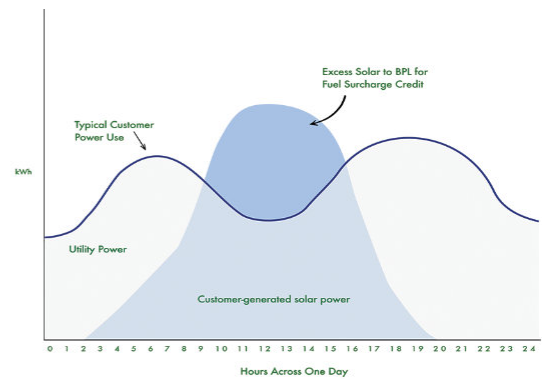

Solar Grid-tie

- ☑ Lowers utility demand up to 75%
- ☑ Solar system is off when power is off
- ☑ Lower initial investment compared to other systems
- ☑ System can be expanded

Solar Grid-tie with Critical Load Panel Backup